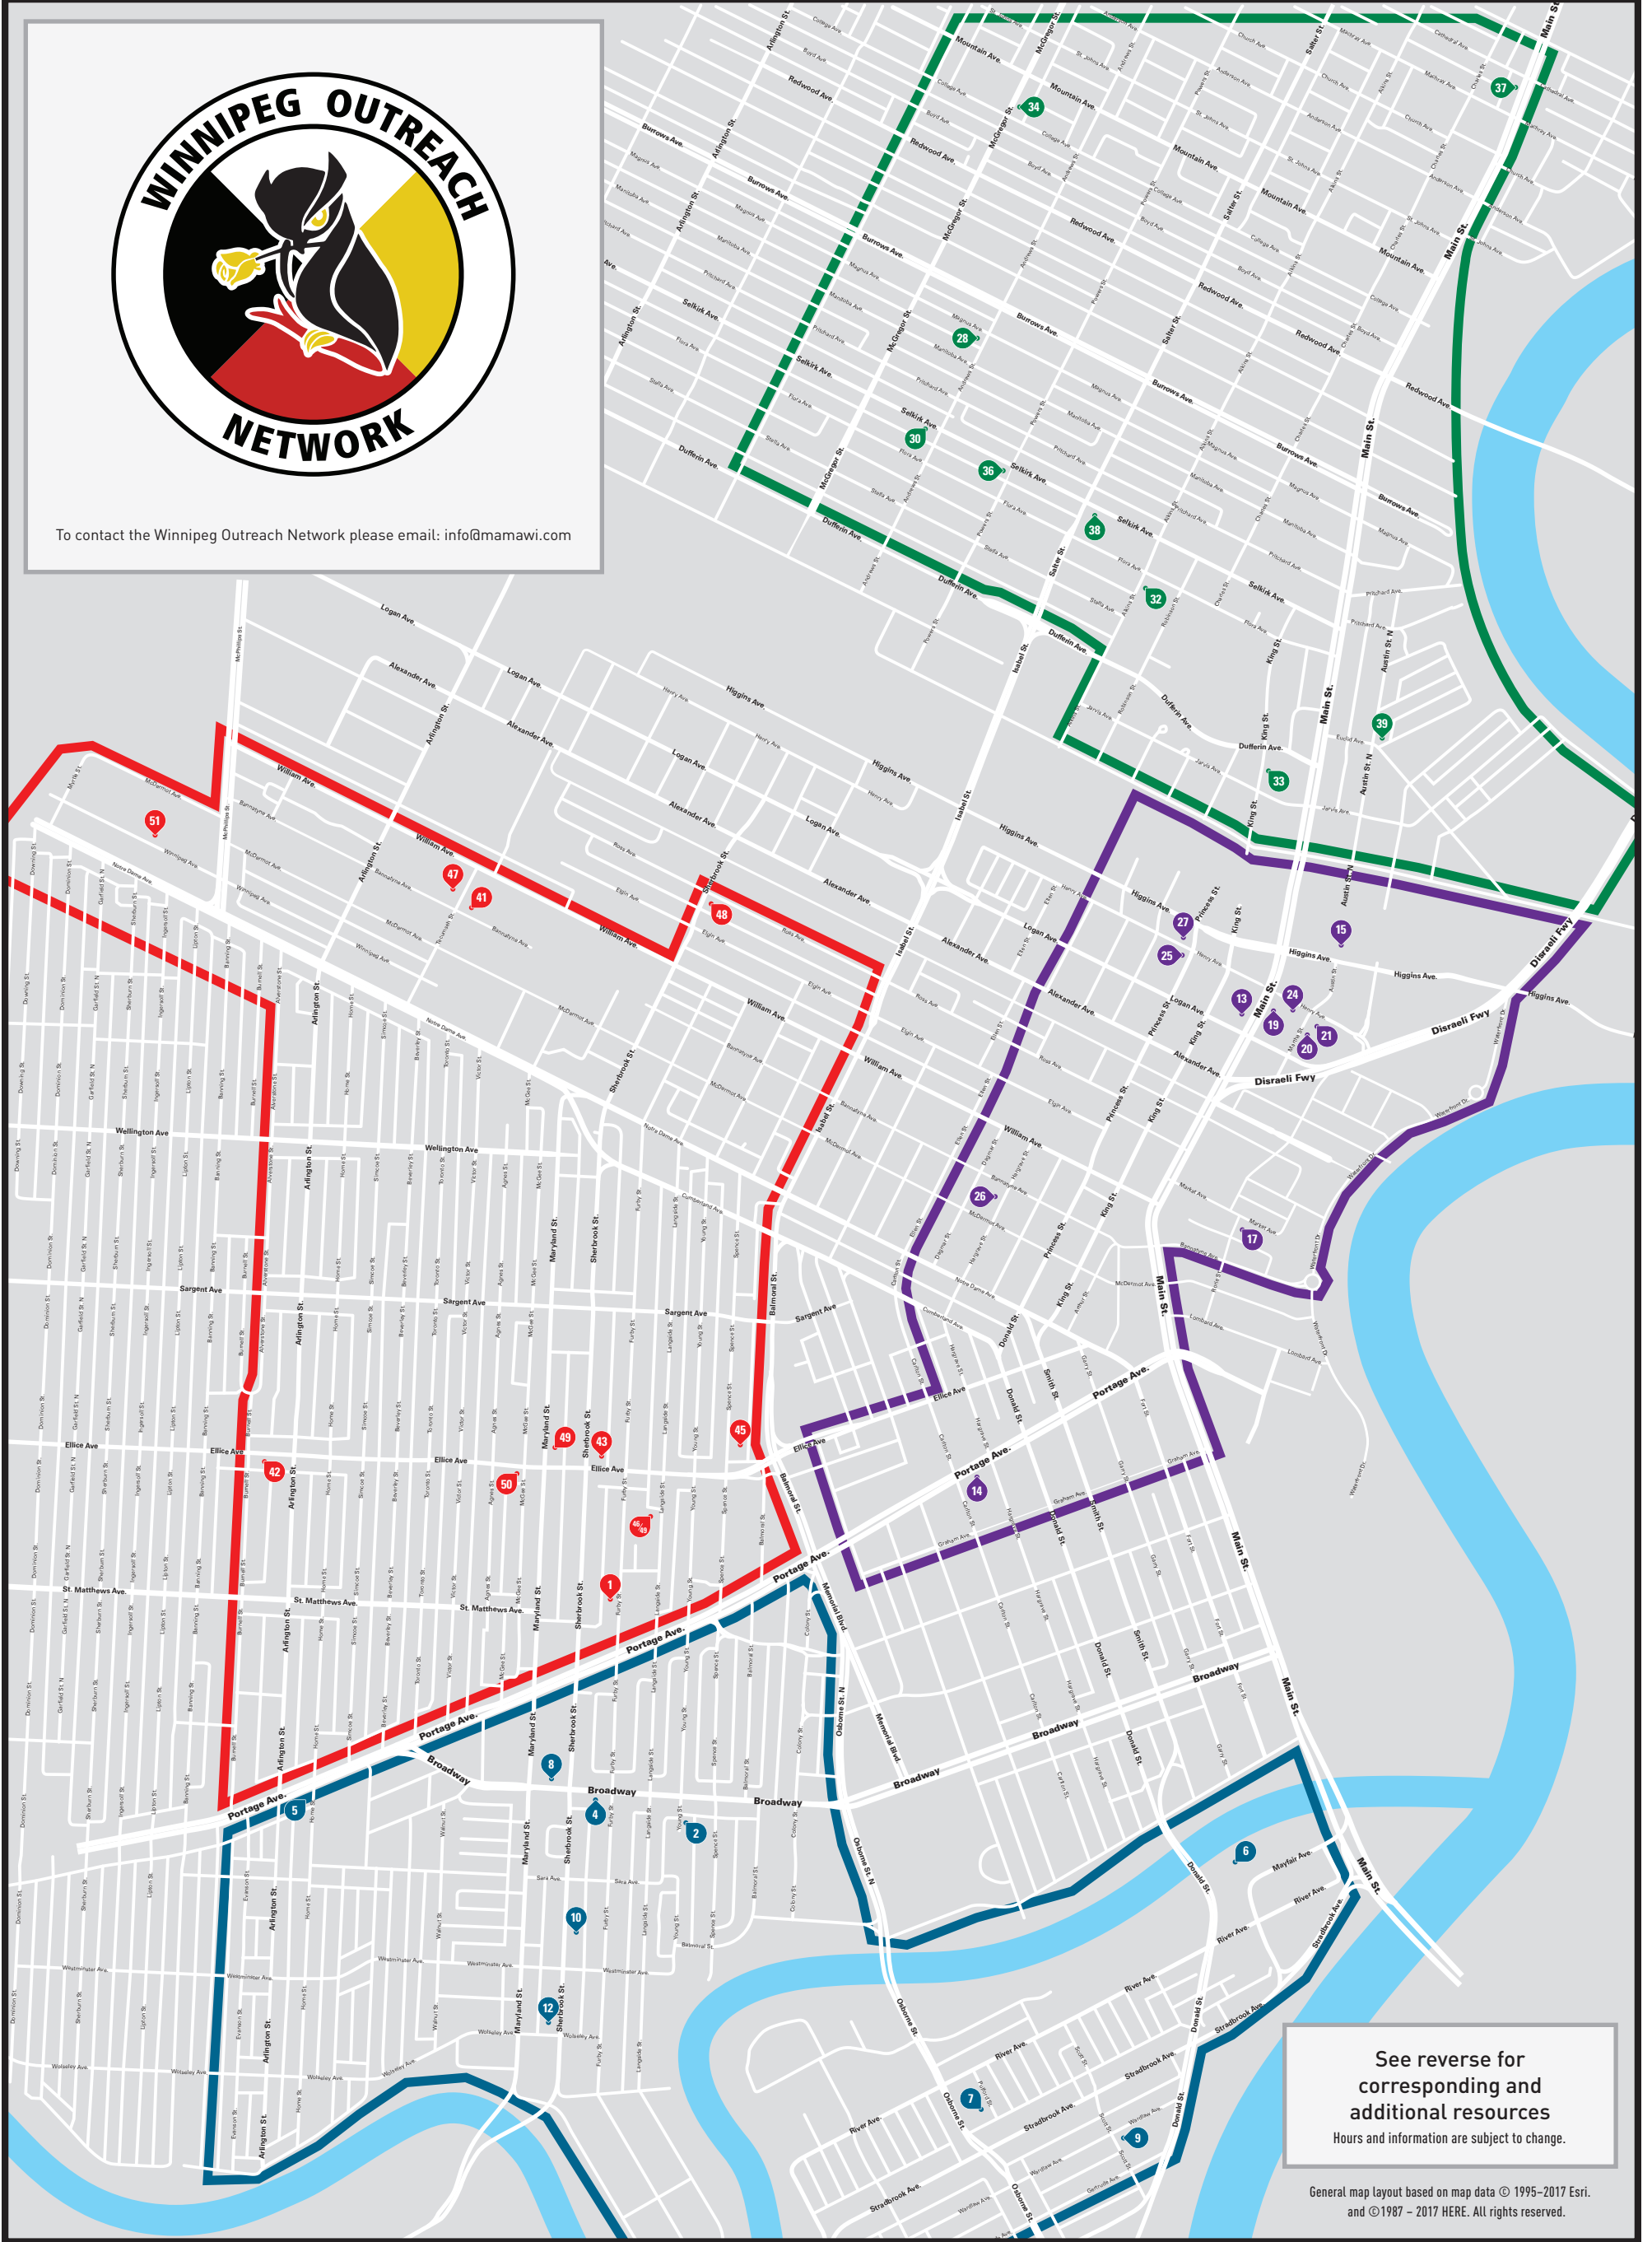

To contact the Winnipeg Outreach Network please email: info@mamawi.com

See reverse for corresponding and additional resources
Hours and information are subject to change.

General map layout based on map data © 1995–2017 Esri, and ©1987 – 2017 HERE. All rights reserved.

All trademarks and logos are the properties of their respective owners and are used with permission. December 2020. No copying or reproduction without permission.